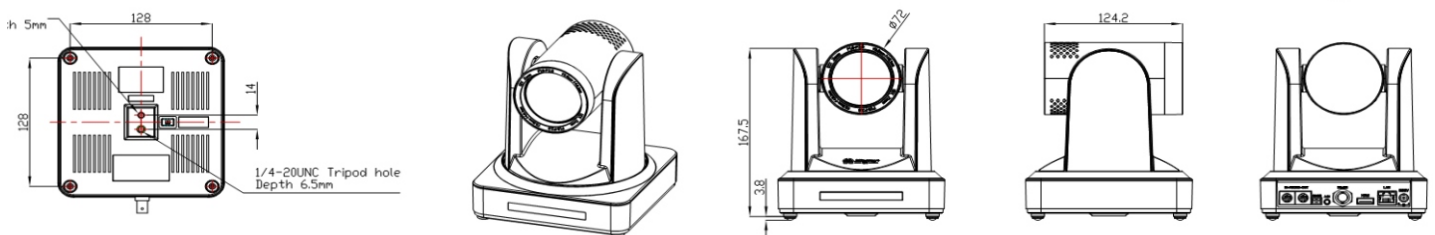

## Technical Specifications

<b>Model</b>	<b>AH 7020</b>		
View Angle	3.3° (Tele)-54. 7°(Wide)	Iris/Electronic Shutter:	Auto/Manual
Iris	F 1.6-F 3.5, f=5.5~110mm	Focus	Auto/Manual
Sensor	1/2.8inchhigh quality HD CMOS sensor	BLC	ON/OFF
Effective Pixels	2.07MP,16: 9	WDR	OFF/ Dynamic level adjustment
Optical Zoom	20X	Video Adjustment	Brightness, Color, Saturation, Contrast,Sharpness, B/W mode, Gamma curve
Digital Zoom	16X	SNR	>55dB
Minimum Illumination	0.1Lux (F1 .8, AGC ON)		
DNR	2D&3D DNR		
White Balance	Auto/ Manual/ One Push/ 3000K/3500K/4000K/4500K/ 5000K/5500K/6000K/6500K/7K		
Video Interfaces	1 x USB 2.0, 1 x LAN, 1x RS232 (Ring through RS232 output)	Video Format	USB2.0 interface video format: 176x144/320x240/320x1801 352x288/640x480/720x480/720x576/640x360800X600/ 960X540/1024X576/1024X768/11280X 7201 1920X1080P30/25/20115/10/5
Video Compression Format	H.264, H.265, Dual stream Output		
Control Protocol	VISCA/Pelco-D/Pelco-P, Baud Rate: 115200 /9600 /4800/ 2400bps		
Resolution	Full HD		
Audio Input Interface	Double track 3.5mm linear input		
Audio Compression Format	AAC/MP3 Audio		
LAN Port	100M IP port (1 00BASE-TX), Support VISCA protocol control through IP port.		
Network Protocol	RTSP, RTMP, ONVIF, GB/T28181		
Power Interface	HEC3800 outlet (DC12V)		
Pan/Tilt Rotation	±170°, -30° +90°	Power Adapter:	AC110V-AC220V to DC12V/1.5A
Pan Control Speed	0.1 -60°/sec	Dimension	150mmX150mmX167.5mm
Tilt Control Speed	0.1 ~30°/sec	Weight	1.4KG
Preset Speed	Pan: 60°/sec, Tilt 30°/sec	Remote Operation (IP)	Remote Upgrade. Reboot and Reset
Preset Number	255 presets (10 presets by remote controller)		

### Dimension(mm):