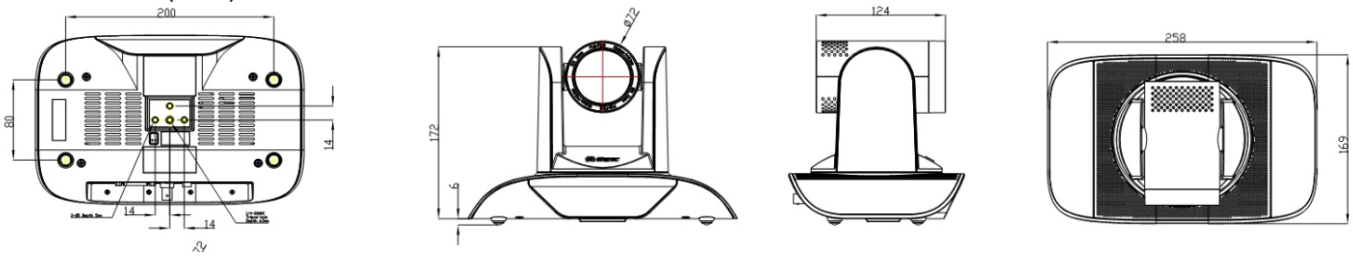

Technical Specifications

View Angle	3.3° (Tele)-54. 7°(Wide)	Iris/Electronic Shutter	Auto/Manual
Iris	F1.6-F3.5R=5.57~110mm	Focus	Auto/Manual/One Push
Sensor	1/2.8 inch high quality HD CMOS sensor	BLC	ON/OFF
Effective Pixels	2.07MP,16: 9	WDR	OFF/ Dynamic level adjustment
Optical Zoom	20X	Video Adjustment	Brightness, Color, Saturation, Contrast,Sharpness, B/W mode, Gamma curve
Digital Zoom	10X	SNR	>55dB
DNR	2D&3D DNR	Minimum Illumination	0.5Lux (F1 .8, AGC ON)
White Balance	Auto / Manual/ One Push/ 3000K/3500K/4000K/4500K/ 5000K/5500K/6000K/6500K		
Video Interfaces	USB3.0, DVI, NDI	Video Format	HDMI/HD Base video format; 1080P60/150/30/25/59.94/29.97, 1080/160/50/59.94, 720P60/50/130/25/59.94/29.97
Ports	LAN, RS232(IN)	US83.0 Interface video format:	1) USB3.0: 1920X1080P60/50/30/25 , 1280X720P30/25/115/110, 960X540P30, 640X360P30,800X600P30, 2) USB3.0compatlble with USB2.0: 960X540P30, 640X360P30. 1280X720P10/15, 720X576P30, 720X480P30,800X600P30
Video Compression Format	H.2 64, H.265, Dual stream output	USB2.0 interface video format:	176x144/320x240/320x180/ 352x288/640x480/720x480/720x576/640x360/800X600/ 960X540/1024X576/1024X768/1280X 720/ 1920X1080P30/25/20115/10/5
Control Protocol	VISCA/Pelco-D/Pelco-P, Baud Rate: 11520/9600/ 4800/2400	Power Adapter	AC110V-AC220V to DC12V/1.5A
LAN Port	100M IP port(1 00BASE-TX), 5G Wifi (Optional) Support VISCA protocol control through IP port.	Dimension	258mmX172mmX168mm
Network Protocol	RTSP/RTMP, ONVIF, NDI GB/T28181	Weight	1.54KG
Power Interface	HEC3800 outlet (DC12V)	Remote Operation (IP)	Remote Upgrade. Reboot and Reset
Pan/Tilt Rotation	±170°, -30°~ +90°		
Pan Control Speed	0. 1~100°/sec		
Tilt Control Speed	0.1 ~45°/sec		
Preset Speed	Pan: 100°/sec, Tilt 45°/sec		
Preset Number	255 presets (10 presets by remote control)		

Dimension(mm):

Authorized Dealers: