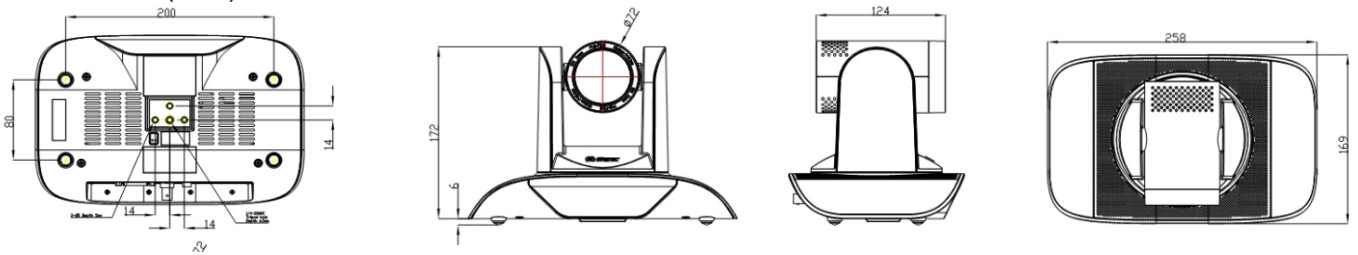

Technical Specifications

Model		AH 8020	
View Angle	3.3° (Tele)-54.7° (Wide)	Iris/Electronic Shutter:	Auto/Manual
Iris	F 1.6-F 3.5, f=5.5~110mm	Focus	Auto/Manual
Sensor	1/2.8inch high quality HD CMOS sensor	BLC	ON/OFF
Effective Pixels	2.07MP, 16:9	WDR	OFF/ Dynamic level adjustment
Optical Zoom	20X	Video Adjustment	Brightness, Color, Saturation, Contrast, Sharpness, B/W mode, Gamma curve
Digital Zoom	16X	SNR	>55dB
Minimum Illumination	0.1Lux (F1.8, AGC ON)		
DNR	2D&3D DNR		
White Balance	Auto/ Manual/ One Push/ 3000K/3500K/4000K/4500K/5000K/5500K/6000K/6500K/7K		
Video Interfaces	1 X USB 3.0, 1 x LAN, 1x RS232 1 x DVI/HDMI	Video Format	USB2.0 interface video format: 176x144/320x240/320x180/352x288/640x480/720x480/720x576/640x360/800X600/960X540/1024X576/1024X768/1280X 720/1920X1080P30/25/20115/10/5
Video Compression Format	H.264, H.265, Dual stream Output	USB3.0:	1920X1080P60/50/30/25, 1280X720P30/25/115110, 960X540P30, 640X360P30,800X600P30
Control Protocol	VISCA/Pelco-D/Pelco-P, Baud Rate: 115200 /9600 /4800/2400bps	HDMI/HD Base video format;	1080P60/50/30/25/59.94/29.97, 1080/160/50/59.94,720P60/50/30/25/59.94/29.97
Resolution	Full HD		
Audio Compression Format	AAC/MP3 Audio		
LAN Port	100M IP port (100BASE-TX), Support VISCA protocol control through IP port.		
Network Protocol	RTSP, RTMP, ONVIF, GB/T28181		
Power Interface	HEC3800 outlet (DC12V)	Power Adapter:	AC110V-AC220V to DC12V/1.5A
Pan/Tilt Rotation	±170°, -30° +90°	Dimension	150mmX150mmX167.5mm
Pan Control Speed	0.1 ~60°/sec	Weight	1.4KG
Tilt Control Speed	0.1 ~30°/sec	Remote Operation (IP)	Remote Upgrade. Reboot and Reset
Preset Speed	Pan: 60°/sec, Tilt 30°/sec		
Preset Number	255 presets (10 presets by remote controller)		

Dimension(mm):

Authorized Dealers: