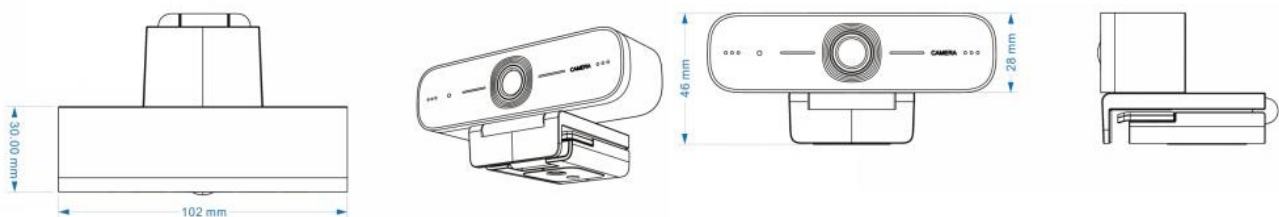

## Technical Specifications

Camera Parameters	
Sensor	High quality HD CMOS sensor
Effective Pixels	16: 9 2.07 megapixels
Video Format	960x540/320x180/432x240/640x360/800x448/800x600/864x480/960x720/1024x576/ 1280x720/1600x896/1920x1080/272x144/368x208/384x216/480x272/624x352/ 912x512/424x240/640x480/320x240/160x120/P30
View angle (default)	113°(D) / 109°(H) / 57°(V)
Focal length (default)	2.90mm
Focus	Fixed
Aperture	Fixed
Backlight contrast	On/OFF
Minimum illumination	0.5 Lux (F1.8, AGC ON)
Exposure	Exposure parameter could be adjusted; support auto exposure
Video Adjustment	Brightness,Color,Saturation,Contrast,White balance mode, Gain, Anti-flicker,Low brightness compensation etc
SNR	>50dB
Input/Output Interface	
Video Interfaces	USB2.0 (power supply, upgrading available)
Video Compression Format	MJPEG、YUV、H.264、H.265
Audio Input Interface	Built-in high sensitive 2 mics
Other Parameter	
Input Voltage	5V
Input Current	500mA (Max.)
Power consumption	2.5W
Store Temperature,Humidity	-10℃~+60℃、20%~95%
Working Temperature,Humidity	-10℃~+50℃、20%~80%
Dimension (WXHXD)	102mm*46mm*30mm
Weight (appx.)	0.15kg
Application	Indoor
Accessory	User Manual, Warranty card

### Dimensions (Unit:mm)